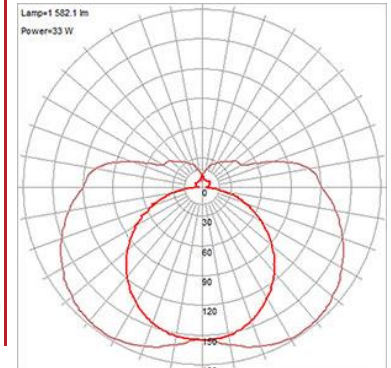

Stock Code: **70036LEDD-CH/OPL**

Collection: Chic

PRODUCT INFORMATION

Base: 70036 Parent: 70036LEDD
Mounting Type: Wall UPC: 641594197051
Finish: Chrome
Diffuser: Opal

PRODUCT MEASUREMENTS

FIXTURE	BACKPLATE / CANOPY
Length:	Length 1"
Width: 26"	Width: 7"
Diameter	Diameter:
Height: 5"	Height: 5"
Extension: 3"	
Overall Height:	

Additional Notes:

Horizontal and Vertical Mounting

Project Name: _____

Location: _____

Type: _____

Quantity: _____

Notes:

LINE DRAWING

IES FILE

In addition to Access Lighting's purchase and warranty terms and conditions, by signing below or placing an order, you agree that you are authorized to bind the entity placing any order and acknowledge the following: All of sizes and measurements are approximate and all images are for illustrative purposes only. In the event of an inconsistency, the "Product Measurements" section controls. There also may be slight differences in the colors and designs compared to the displayed and printed images.