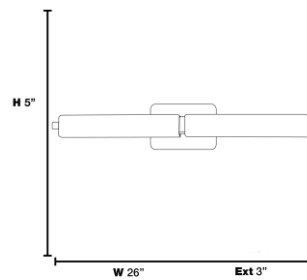

Stock Code: **70036LEDD-CH/OPL**

Collection: Chic

PRODUCT INFORMATION

Base: 70036 Parent: 70036LEDD
Mounting Type: Wall UPC: 641594197051
Finish: Chrome
Diffuser: Opal

PRODUCT MEASUREMENTS

FIXTURE	BACKPLATE / CANOPY
Length:	Length 1"
Width: 26"	Width: 7"
Diameter	Diameter:
Height: 5"	Height: 5"
Extension: 3"	
Overall Height:	

TECHNICAL SPECIFICATIONS

SPECIFICATIONS

Frame Material: Metal
Diffuser Material: Glass
Lamping Type: SSL (Dedicated LED) Jbox: Standard
Lamping Base: SSL Lamp Wattage: 17 W
Lamp Quantity: 2 Total Wattage: 34 W
Voltage: 120v Lamps Included: Yes

Additional Notes:

Horizontal and Vertical Mounting

Project Name: _____

Location: _____

Type: _____

Quantity: _____

Notes:

LINE DRAWING

IES FILE

In addition to Access Lighting's purchase and warranty terms and conditions, by signing below or placing an order, you agree that you are authorized to bind the entity placing any order and acknowledge the following: All of sizes and measurements are approximate and all images are for illustrative purposes only. In the event of an inconsistency, the "Product Measurements" section controls. There also may be slight differences in the colors and designs compared to the displayed and printed images.